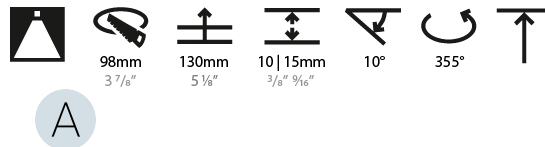

GENERAL

Series: Bioniq
Subseries: Bioniq Round Semi Adjustable
Brand: Prolicht
Division: Architectural
Mounting Type: Recessed
Mounting Location: Ceiling
Subcategory: Downlight

PHYSICAL

Shape: Round
Diameter (mm): 107
Diameter (in): 4 3/16
Height (mm): 112
Height (in): 4 7/16
Ceiling Thickness (mm): 10 / 12.5 / 15
Ceiling Thickness (in): 3/8 or 1/2 or 9/16
Min. Recessing Depth (mm): 130
Min. Recessing Depth (in): 5 1/8
Light Distribution: Adjustable / Downlight
Weight (kg): 0.435
Weight (lbs): 0.96
Fixture Finish: SSR / BKV / CWI / CRY / HAB / UFT / ITA / RUA / FTG / MYG / LOD / PUS / FRO / FUP / KIA / POP / BLS / SPG / MEY / GOH / GUM / CHC / COM / ABZ / JAG / OBR / MOS / ROR
Fixture Material: Aluminum Die Cast
Cut-out Measurements: 98mm / 3 7/8"

ELECTRICAL

Lamp Type: LED (Zhaga Standard)
Total Output Wattage (W): 15
Dimming: Dali Dimming
Driver Included: No
Driver Location: Recessed Housing
Driver Type: Constant Current - 120Vac
Housing: See components
Input Voltage (V): 120
Constant Current (MA): 350

LED

Number of LEDs: 1
Color Temperature (°K): Warm Dim
Max. Delivered Lumen (lm): 760
Nominal Lumen (lm): 1140
CRI: >90 CRI
Lamp Life (hrs): 50000

OPTICAL

Reflector: 20 / 40 / 60
Adjustability: Rotational 355°, Tilt 10°

RATINGS AND CERTIFICATIONS

Certified By: Certified for North American Standards
IP rating: IP20