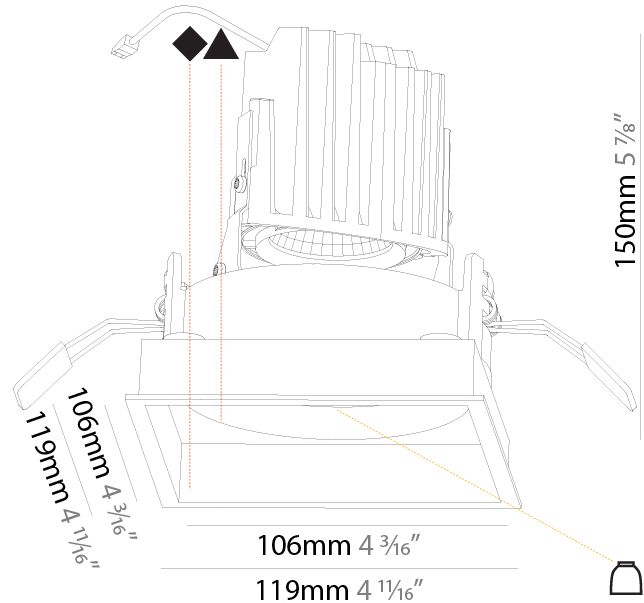

GENERAL

Series: Bioniq
Subseries: Bioniq Square Deep
Brand: Prolicht
Division: Architectural
Mounting Type: Recessed
Mounting Location: Ceiling
Subcategory: Downlight

PHYSICAL

Shape: Square
Length (mm): 119
Length (in): 4 11/16
Width (mm): 119
Width (in): 4 11/16
Depth (mm): 150
Depth (in): 5 7/8
Ceiling Thickness (mm): 10 / 12.5 / 15
Ceiling Thickness (in): 3/8 or 1/2 or 9/16
Min. Recessing Depth (mm): 170
Min. Recessing Depth (in): 6 11/16
Light Distribution: Downlight
Weight (kg): 0.592
Weight (lbs): 1.31
Fixture Finish: SSR / BKV / CWI / CRY / HAB / UFT / ITA / RUA / FTG / MYG / LOD / PUS / FRO / FUP / KIA / POP / BLS / SPG / MEY / GOH / GUM / CHC / COM / ABZ / JAG / OBR / MOS / ROR
Fixture Material: Aluminum Die Cast
Cut-out Measurements: 114mm / 4 1/2" x 114mm / 4 1/2"

ELECTRICAL

Lamp Type: LED (Zhaga Standard)
Total Output Wattage (W): 15
Dimming: Dali Dimming
Driver Included: No
Driver Location: Recessed Housing
Driver Type: Constant Current 120Vac
Housing: See components
Input Voltage (V): 120
Constant Current (MA): 350

LED

Number of LEDs: 1
Color Temperature (°K): Warm Dim
Max. Delivered Lumen (lm): 760
Nominal Lumen (lm): 1140
CRI: >90 CRI
Lamp Life (hrs): 50000

OPTICAL

Reflector: 20 / 40 / 60
Adjustability: Rotational 355°; Tilt 30°

RATINGS AND CERTIFICATIONS

Certified By: Certified for North American Standards
IP rating: IP20