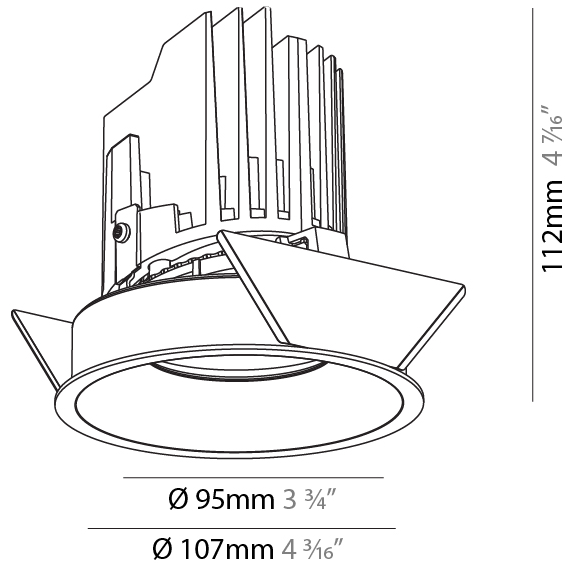

GENERAL

Series: Bioniq
Subseries: Bioniq Round Semi Adjustable
Brand: Prolicht
Division: Architectural
Mounting Type: Recessed
Mounting Location: Ceiling
Subcategory: Downlight

PHYSICAL

Shape: Round
Diameter (mm): 107
Diameter (in): 4 3/16
Height (mm): 112
Height (in): 4 7/16
Ceiling Thickness (mm): 10 / 12.5 / 15
Ceiling Thickness (in): 3/8 or 1/2 or 9/16
Min. Recessing Depth (mm): 130
Min. Recessing Depth (in): 5 1/8
Light Distribution: Adjustable / Downlight
Weight (kg): 0.435
Weight (lbs): 0.96
Fixture Finish: SSR / BKV / CWI / CRY / HAB / UFT / ITA / RUA / FTG / MYG / LOD / PUS / FRO / FUP / KIA / POP / BLS / SPG / MEY / GOH / GUM / CHC / COM / ABZ / JAG / OBR / MOS / ROR
Fixture Material: Aluminum Die Cast
Cut-out Measurements: 98mm / 3 7/8"

ELECTRICAL

Lamp Type: LED (Zhaga Standard)
Total Output Wattage (W): 15
Dimming: Dali Dimming
Driver Included: No
Driver Location: Recessed Housing
Driver Type: Constant Current - 120Vac
Housing: See components
Input Voltage (V): 120
Constant Current (MA): 350

LED

Number of LEDs: 1
Color Temperature (°K): Warm Dim
Max. Delivered Lumen (lm): 760
Nominal Lumen (lm): 1140
CRI: >90 CRI
Lamp Life (hrs): 50000

OPTICAL

Reflector: 20 / 40 / 60
Adjustability: Rotational 355°, Tilt 10°

RATINGS AND CERTIFICATIONS

Certified By: Certified for North American Standards
IP rating: IP20