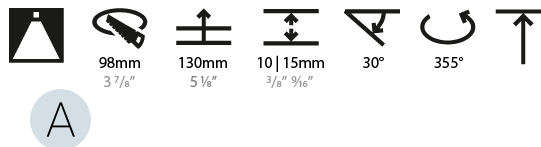

GENERAL

Series: Bioniq
Subseries: Bioniq Square Pinhole
Brand: Prolicht
Division: Architectural
Mounting Type: Recessed
Mounting Location: Ceiling
Subcategory: Downlight

PHYSICAL

Shape: Square
Length (mm): 107
Length (in): 4 ³/₁₆"
Width (mm): 107
Width (in): 4 ³/₁₆"
Depth (mm): 112
Depth (in): 4 ⁷/₁₆"
Ceiling Thickness (mm): 10 / 12.5 / 15
Ceiling Thickness (in): 3/8 or 1/2 or 9/16
Min. Recessing Depth (mm): 130
Min. Recessing Depth (in): 5 ¹/₈"
Light Distribution: Adjustable / Downlight
Weight (kg): 0.463
Weight (lbs): 1.02
Fixture Finish: SSR / BKV / CWI / CRY / HAB / UFT / ITA / RUA / FTG / MYG / LOD / PUS / FRO / FUP / KIA / POP / BLS / SPG / MEY / GOH / GUM / CHC / COM / ABZ / JAG / OBR / MOS / ROR
Fixture Material: Aluminum Die Cast
Cut-out Measurements: 98mm / 3 7/8"

ELECTRICAL

Lamp Type: LED (Zhaga Standard)
Total Output Wattage (W): 15
Dimming: Dali Dimming
Driver Included: No
Driver Location: Recessed Housing
Driver Type: Constant Current - 120Vac
Housing: See components
Input Voltage (V): 120
Constant Current (MA): 350

LED

Number of LEDs: 1
Color Temperature (°K): Warm Dim
Max. Delivered Lumen (lm): 760
Nominal Lumen (lm): 1140
CRI: >90 CRI
Lamp Life (hrs): 50000

OPTICAL

Reflector°: 20 / 40 / 60
Adjustability: Rotational 355°; Tilt 30°

RATINGS AND CERTIFICATIONS

Certified By: Certified for North American Standards
IP rating: IP20