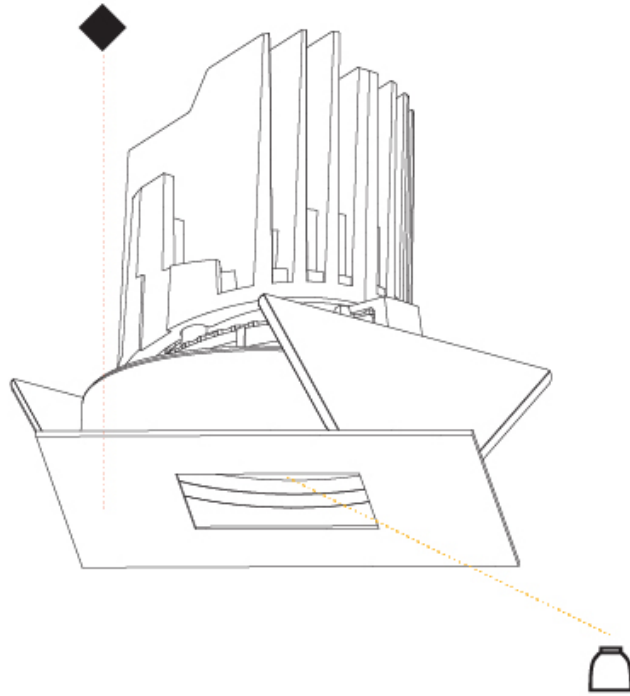

BIONIQ SQUARE PINHOLE RECESSED

A35554-

PROJECT

TYPE

SPECIFIER

QUANTITY

DATE