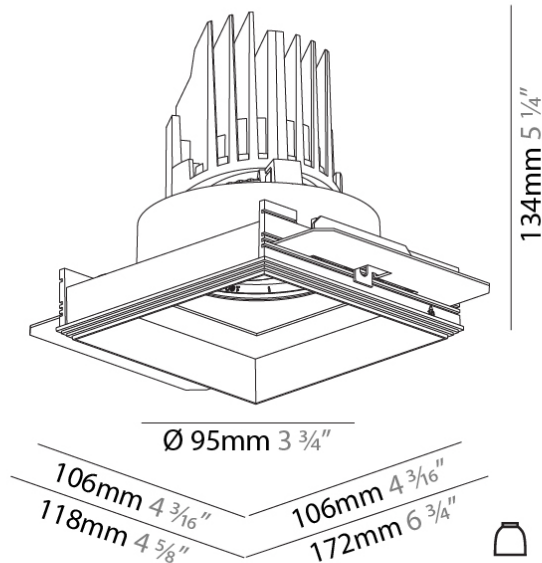

Cut-out Measurements: 120mm / 4 3/4" x 120mm / 4 3/4"
Upon Request: Unique Ceiling Thickness

ELECTRICAL

Lamp Type: LED (Zhaga Standard)
Input Wattage (W): 16.5
Total Output Wattage (W): 14.7
Dimming: Dali Dimming
Driver Included: No
Driver Location: Recessed Housing
Driver Type: Constant Current - 120Vac
Driver Class: Class 2
Housing: See Components
Input Voltage (V): 120
Constant Current (MA): 350

LED

Number of LEDs: 1
Max. Delivered Lumen (lm): 770
Nominal Lumen (lm): 1140
CRI: >90 CRI
Lamp Life (hrs): 50000
Upon Request: RGB-W Tunable White Special Color Temperature Special LED

OPTICAL

Reflector: 20 / 40 / 60
Adjustability: Rotational 355°; Tilt 30°
Upon Request: Special Beam Angles

RATINGS AND CERTIFICATIONS

UL Listed, ETL Listed, CE, RoHS, Energy Star, FCC, IEC, VDE, TUV, SAA, PSE, BSMI, CB, ENEC, and others. For assistance on 'custom' specifications, contact zteam@zaneen.com. In a constant effort to supply the best product, we reserve the right to change specifications or materials without notice. The most recent specification sheets are found at zaneen.com
IP rating: IP20