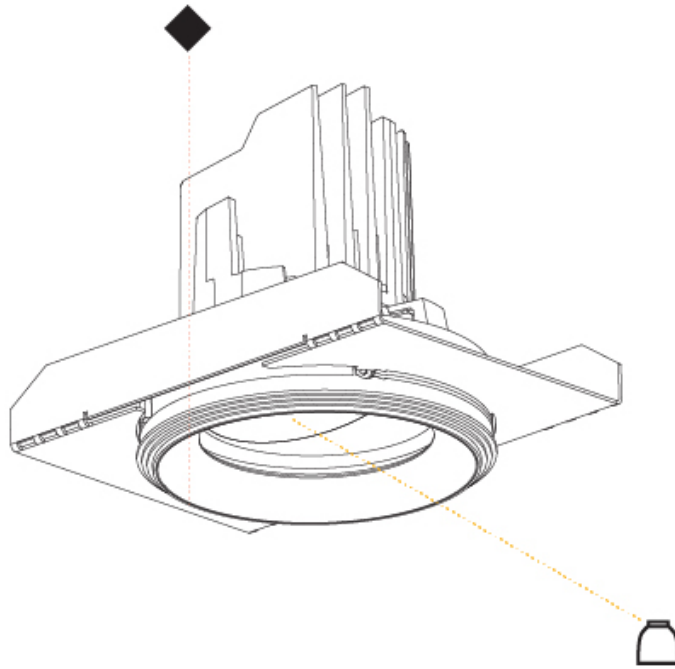

BIONIQ ROUND SEMI ADJUSTABLE TRIMLESS

A35529-

PROJECT	_____
TYPE	_____
SPECIFIER	_____
QUANTITY	_____
DATE	_____