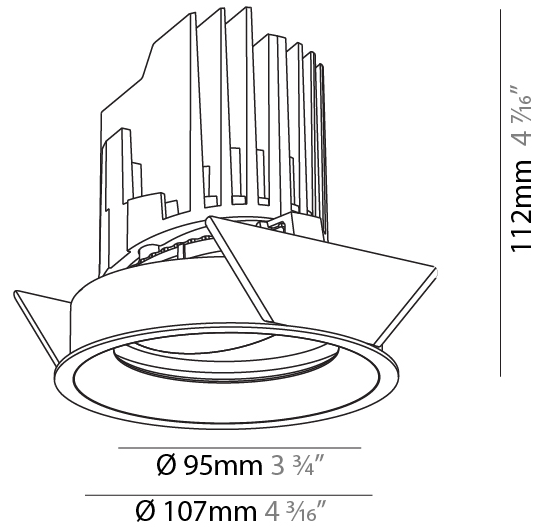

GENERAL

Series: Bioniq
Subseries: Bioniq Round Adjustable
Brand: Prolicht
Division: Architectural
Mounting Type: Recessed
Mounting Location: Ceiling
Subcategory: Downlight

PHYSICAL

Shape: Round
Diameter (mm): 107
Diameter (in): 4 3/16
Height (mm): 112
Height (in): 4 7/16
Min. Recessing Depth (mm): 130
Min. Recessing Depth (in): 5 1/8
Light Distribution: Adjustable / Downlight
Weight (kg): 0.46
Weight (lbs): 1.01
Fixture Finish: [SSR / BKV / CWI / CRY / HAB / UFT / ITA / RUA / FTG / MYG / LOD / PUS / FRO / FUP / KIA / POP / BLS / SPG / MEY / GOH / GUM / CHC / COM / ABZ / JAG / OBR / MOS / ROR](#)
Fixture Material: Aluminum Die Cast
Cut-out Measurements: 98mm / 3 7/8"

ELECTRICAL

Lamp Type: LED (Zhaga Standard)
Input Wattage (W): 16.5
Total Output Wattage (W): 14.7
Dimming: Dali Dimming
Driver Included: No
Driver Location: Recessed Housing
Driver Type: Constant Current - 120Vac
Driver Class: Class 2
Input Voltage (V): 120
Constant Current (MA): 350

LED

Number of LEDs: 1
Color Temperature (°K): Warm Dim
Max. Delivered Lumen (lm): 760
Nominal Lumen (lm): 1140
CRI: >90 CRI

OPTICAL

Reflector°: [20 / 40 / 60](#)
Adjustability: Rotational 355°; Tilt 30°

RATINGS AND CERTIFICATIONS

Certified By: Certified for North American Standards
IP rating: IP20