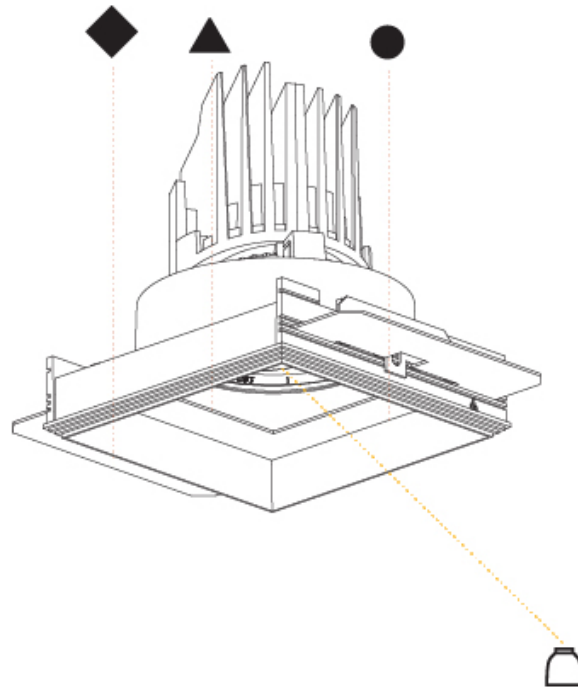

BIONIQ SQUARE ADJUSTABLE COMFORT TRIMLESS

A35531-

PROJECT _____

TYPE _____

SPECIFIER _____

QUANTITY _____

DATE _____