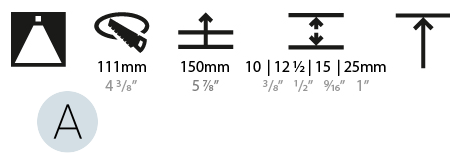

PHYSICAL

Shape: Round
Diameter (mm): 107
Diameter (in): 4 3/16
Height (mm): 130
Height (in): 5 1/8
Ceiling Thickness (mm): 10 / 12.5 / 15 / 25
Ceiling Thickness (in): 3/8 or 1/2 or 9/16 or 1
Min. Recessing Depth (mm): 150
Min. Recessing Depth (in): 5 7/8
Light Distribution: Downlight
Weight (kg): 0.646
Weight (lbs): 1.42
Fixture Finish: SSR / BKV / CWI / CRY / HAB / UFT / ITA / RUA / FTG / MYG / LOD / PUS / FRO / FUP / KIA / POP / BLS / SPG / MEY / GOH / GUM / CHC / COM / ABZ / JAG / OBR / MOS / ROR
Fixture Material: Aluminum Die Cast
Cut-out Measurements: Ø 111mm / 4 3/8"
Upon Request: Unique Ceiling Thickness

ELECTRICAL

Lamp Type: LED (Zhaga Standard)
Input Wattage (W): 15
Total Output Wattage (W): 14.7
Dimming: Dali Dimming
Driver Included: No
Driver Location: Recessed Housing
Driver Type: Constant Current - 120Vac
Driver Class: Class 2
Housing: See components
Input Voltage (V): 120
Constant Current (MA): 350

LED

Number of LEDs: 1
Color Temperature (°K): Warm Dim
Max. Delivered Lumen (lm): 766
Nominal Lumen (lm): 1140
CRI: >90 CRI
Lamp Life (hrs): 50000
Upon Request: RGB-W Tunable White Special Color Temperature Special LED

OPTICAL

Reflector°: 18 / 42 / 60
Optic°: Lens Pack - No Lens / Linear Spread Lens / Honeycomb / Spread Lens
Upon Request: Special Beam Angles

RATINGS AND CERTIFICATIONS