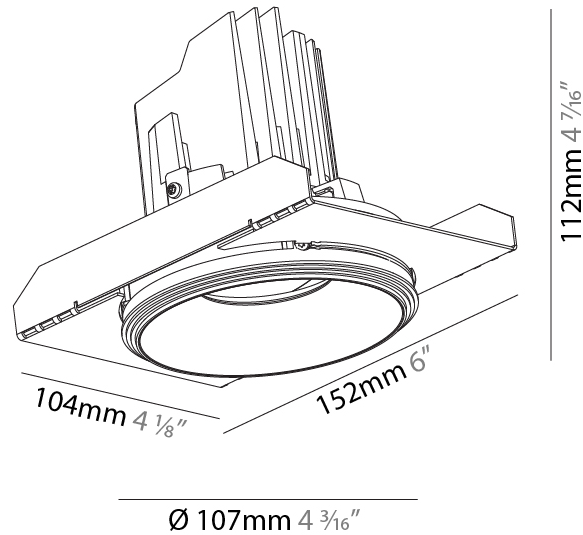

PHYSICAL

Shape: Round
Diameter (mm): 107
Diameter (in): 4 3/16
Height (mm): 112
Height (in): 4 7/16
Ceiling Thickness (mm): 10 / 12.5 / 15 / 25
Ceiling Thickness (in): 3/8 or 1/2 or 9/16 or 1
Min. Recessing Depth (mm): 130
Min. Recessing Depth (in): 5 1/8
Light Distribution: Adjustable / Downlight
Weight (kg): 0.609
Weight (lbs): 1.34
Fixture Finish: SSR / BKV / CWI / CRY / HAB / UFT / ITA / RUA / FTG / MYG / LOD / PUS / FRO / FUP / KIA / POP / BLS / SPG / MEY / GOH / GUM / CHC / COM / ABZ / JAG / OBR / MOS / ROR
Fixture Material: Aluminum Die Cast
Cut-out Measurements: Ø 111mm / 4 3/8"
Upon Request: Unique Ceiling Thickness

ELECTRICAL

Lamp Type: LED (Zhaga Standard)
Input Wattage (W): 16.5
Total Output Wattage (W): 14.7
Dimming: Dali Dimming
Driver Included: No
Driver Location: Recessed Housing
Driver Type: Constant Current - 120Vac
Driver Class: Class 2
Housing: See Components
Input Voltage (V): 120
Constant Current (MA): 350

LED

Number of LEDs: 1
Max. Delivered Lumen (lm): 770
Nominal Lumen (lm): 1140
CRI: >90 CRI
Lamp Life (hrs): 50000
Upon Request: RGB-W Tunable White Special Color Temperature Special LED

OPTICAL

Reflector°: 20 / 40 / 60
Adjustability: Rotational 355°; Tilt 10°
Upon Request: Special Beam Angles

RATINGS AND CERTIFICATIONS

Certified By: Certified for North American Standards
IP rating: IP20