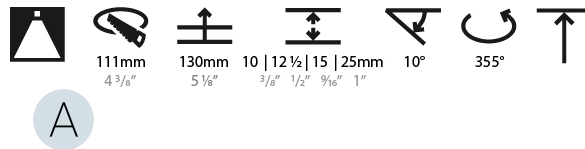

PHYSICAL

Shape: Round
Diameter (mm): 107
Diameter (in): 4 3/16
Height (mm): 112
Height (in): 4 7/16
Ceiling Thickness (mm): 10 / 12.5 / 15 / 25
Ceiling Thickness (in): 3/8 or 1/2 or 9/16 or 1
Min. Recessing Depth (mm): 130
Min. Recessing Depth (in): 5 1/8
Light Distribution: Adjustable / Downlight
Weight (kg): 0.609
Weight (lbs): 1.34
Fixture Finish: SSR / BKV / CWI / CRY / HAB / UFT / ITA / RUA / FTG / MYG / LOD / PUS / FRO / FUP / KIA / POP / BLS / SPG / MEY / GOH / GUM / CHC / COM / ABZ / JAG / OBR / MOS / ROR
Fixture Material: Aluminum Die Cast
Cut-out Measurements: Ø 111mm / 4 3/8"
Upon Request: Unique Ceiling Thickness

ELECTRICAL

Lamp Type: LED (Zhaga Standard)
Input Wattage (W): 16.5
Total Output Wattage (W): 14.7
Dimming: Dali Dimming
Driver Included: No
Driver Location: Recessed Housing
Driver Type: Constant Current - 120Vac
Driver Class: Class 2
Housing: See Components
Input Voltage (V): 120
Constant Current (MA): 350

LED

Number of LEDs: 1
Max. Delivered Lumen (lm): 770
Nominal Lumen (lm): 1140
CRI: >90 CRI
Lamp Life (hrs): 50000
Upon Request: RGB-W Tunable White Special Color Temperature Special LED

OPTICAL

Reflector°: 20 / 40 / 60
Adjustability: Rotational 355°; Tilt 10°
Upon Request: Special Beam Angles

RATINGS AND CERTIFICATIONS

Certified By: Certified for North American Standards
IP rating: IP20