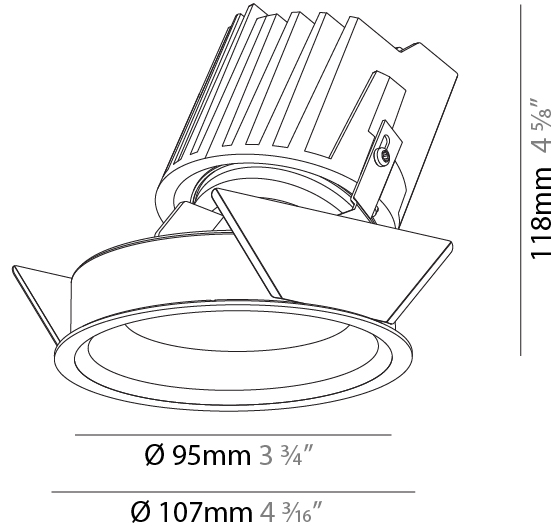

GENERAL

Series: Bioniq
Subseries: Bioniq Round Wallwash
Brand: Prolicht
Division: Architectural
Mounting Type: Recessed
Mounting Location: Ceiling
Subcategory: Downlight

PHYSICAL

Shape: Round
Diameter (mm): 107
Diameter (in): 4 3/16
Height (mm): 118
Height (in): 4 5/8
Ceiling Thickness (mm): 10 / 12.5 / 15
Ceiling Thickness (in): 3/8 or 1/2 or 9/16
Min. Recessing Depth (mm): 140
Min. Recessing Depth (in): 5 1/2
Light Distribution: Adjustable / Asymmetric
Weight (kg): 0.456
Weight (lbs): 1
Fixture Finish: SSR / BKV / CWI / CRY / HAB / UFT / ITA / RUA / FTG / MYG / LOD / PUS / FRO / FUP / KIA / POP / BLS / SPG / MEY / GOH / GUM / CHC / COM / ABZ / JAG / OBR / MOS / ROR
Fixture Material: Aluminum Die Cast
Cut-out Measurements: 98mm / 3 7/8"

ELECTRICAL

Lamp Type: LED (Zhaga Standard)
Total Output Wattage (W): 15
Dimming: Dali Dimming
Driver Included: No
Driver Location: Recessed Housing
Driver Type: Constant Current - 120Vac
Housing: See components
Input Voltage (V): 120
Constant Current (MA): 350

LED

Number of LEDs: 1
Color Temperature (°K): Warm Dim
Max. Delivered Lumen (lm): 850
Nominal Lumen (lm): 1140
CRI: >90 CRI
Lamp Life (hrs): 50000

OPTICAL

Reflector: 20 / 40 / 60
Adjustability: Fixed

RATINGS AND CERTIFICATIONS

Certified By: Certified for North American Standards
IP rating: IP20