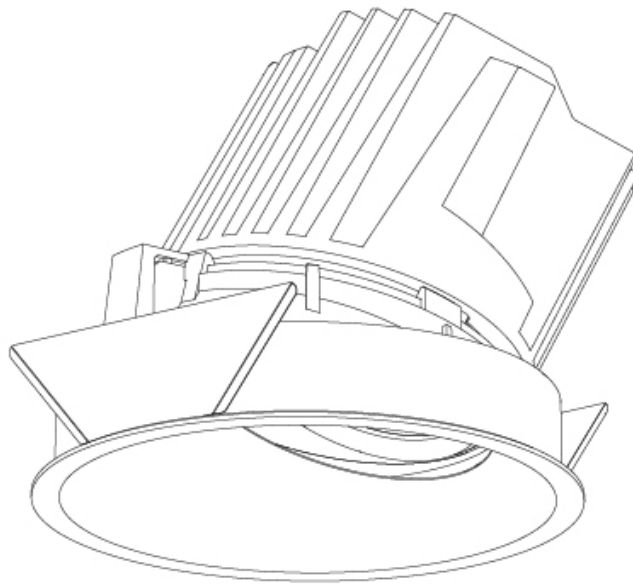

BIONIQ ROUND WALLWASH RECESSED

A35549-

PROJECT

TYPE

SPECIFIER

QUANTITY

DATE