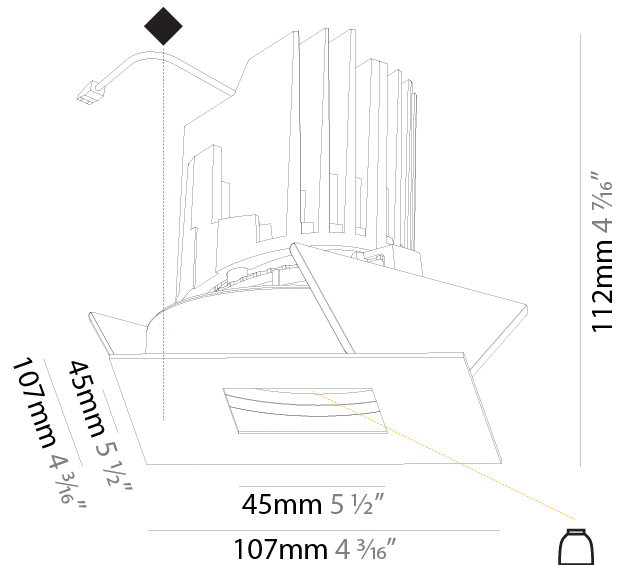

GENERAL

Series: Bioniq
Subseries: Bioniq Square Pinhole
Brand: Prolicht
Division: Architectural
Mounting Type: Recessed
Mounting Location: Ceiling
Subcategory: Downlight

PHYSICAL

Shape: Square
Length (mm): 107
Length (in): 4 ³/₁₆"
Width (mm): 107
Width (in): 4 ³/₁₆"
Depth (mm): 112
Depth (in): 4 ⁷/₁₆"
Ceiling Thickness (mm): 10 / 12.5 / 15
Ceiling Thickness (in): 3/8 or 1/2 or 9/16
Min. Recessing Depth (mm): 130
Min. Recessing Depth (in): 5 ¹/₈"
Light Distribution: Adjustable / Downlight
Weight (kg): 0.463
Weight (lbs): 1.02
Fixture Finish: SSR / BKV / CWI / CRY / HAB / UFT / ITA / RUA / FTG / MYG / LOD / PUS / FRO / FUP / KIA / POP / BLS / SPG / MEY / GOH / GUM / CHC / COM / ABZ / JAG / OBR / MOS / ROR
Fixture Material: Aluminum Die Cast
Cut-out Measurements: 98mm / 3 7/8"

ELECTRICAL

Lamp Type: LED (Zhaga Standard)
Total Output Wattage (W): 15
Dimming: Dali Dimming
Driver Included: No
Driver Location: Recessed Housing
Driver Type: Constant Current - 120Vac
Housing: See components
Input Voltage (V): 120
Constant Current (MA): 350

LED

Number of LEDs: 1
Color Temperature (°K): Warm Dim
Max. Delivered Lumen (lm): 760
Nominal Lumen (lm): 1140
CRI: >90 CRI
Lamp Life (hrs): 50000

OPTICAL

Reflector°: 20 / 40 / 60
Adjustability: Rotational 355°; Tilt 30°

RATINGS AND CERTIFICATIONS

Certified By: Certified for North American Standards
IP rating: IP20