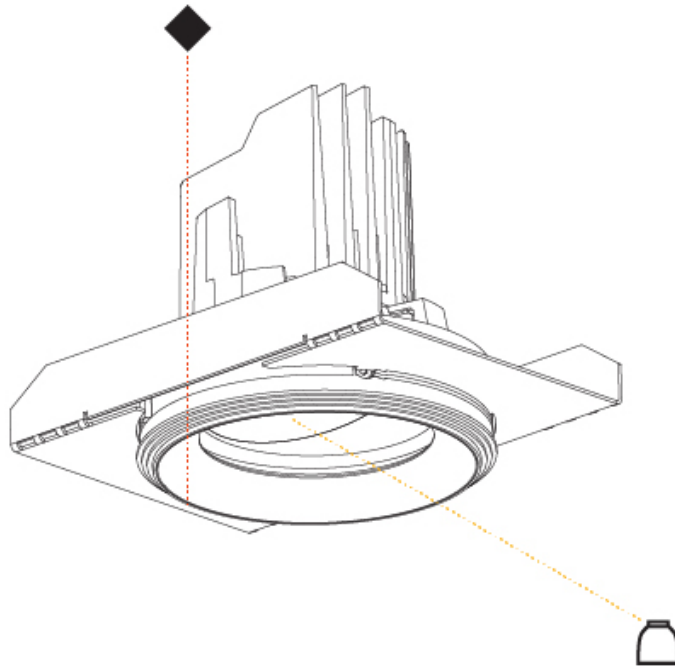

BIONIQ ROUND ADJUSTABLE TRIMLESS

A35527-

PROJECT

TYPE

SPECIFIER

QUANTITY

DATE