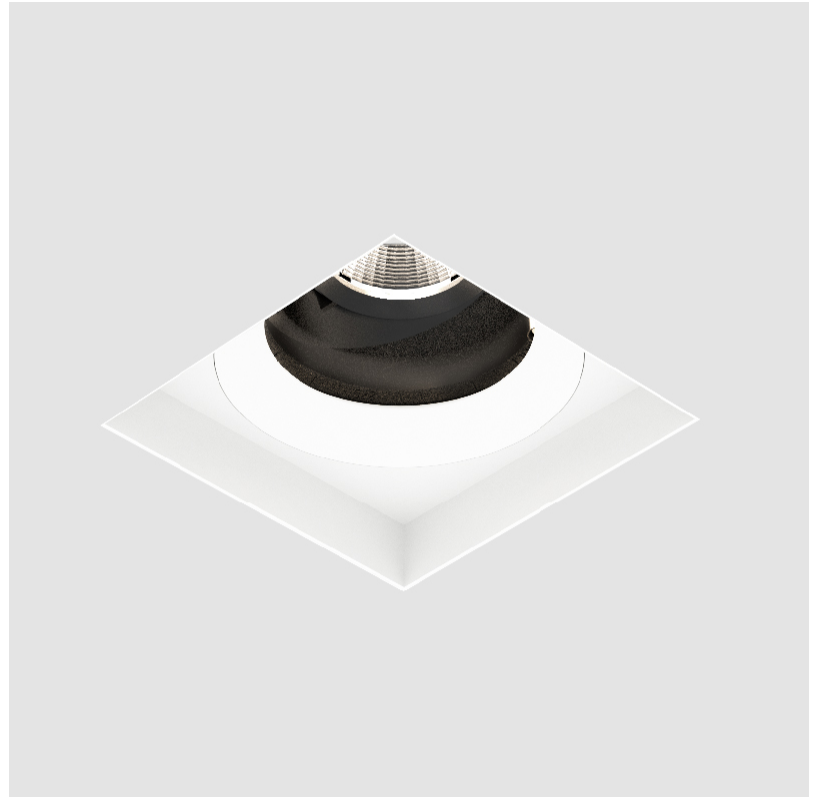

ELECTRICAL

Lamp Type: LED (Zhaga Standard)
Input Wattage (W): 16.5
Total Output Wattage (W): 14.7
Dimming: Dali Dimming
Driver Included: No
Driver Location: Recessed Housing
Driver Type: Constant Current - 120Vac
Driver Class: Class 2
Housing: See Components
Input Voltage (V): 120
Constant Current (MA): 350

LED

Number of LEDs: 1
Max. Delivered Lumen (lm): 770
Nominal Lumen (lm): 1140
CRI: >90 CRI
Lamp Life (hrs): 50000
Upon Request: RGB-W Tunable White Special Color Temperature Special LED

OPTICAL

Reflector°: 20 / 40 / 60
Adjustability: Rotational 355°; Tilt 30°
Upon Request: Special Beam Angles

RATINGS AND CERTIFICATIONS

Certified By: Certified for North American Standards
Zaneen Lighting Inc. © 2024, P.O. Box 3387, Fort St. Vrain, CO 80521, www.zaneen.com

For international specifications by adding 'INT' at the end of the existing Model #. For assistance on 'custom' specifications, contact zteam@zaneen.com. In a constant effort to supply the best product, we reserve the right to change specifications or materials without notice. The most recent specification sheets are found at zaneen.com