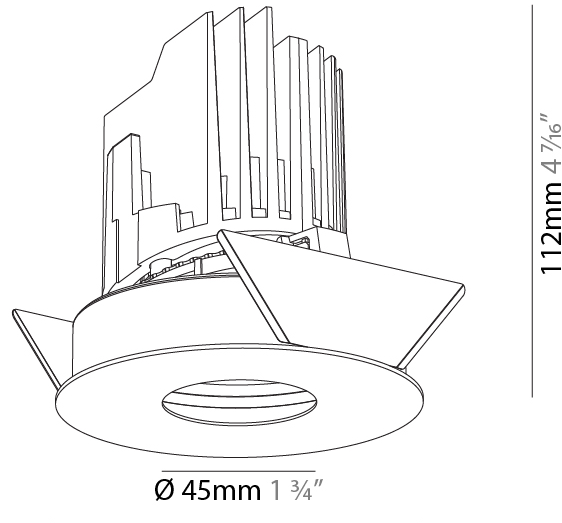

GENERAL

Series: Bioniq
Subseries: Bioniq Round Pinhole
Brand: Prolight
Division: Architectural
Mounting Type: Recessed
Mounting Location: Ceiling
Subcategory: Downlight

PHYSICAL

Shape: Round
Diameter (mm): 107
Diameter (in): 4 3/16
Height (mm): 112
Height (in): 4 7/16
Ceiling Thickness (mm): 10 / 12.5 / 15
Ceiling Thickness (in): 3/8 or 1/2 or 9/16
Min. Recessing Depth (mm): 130
Min. Recessing Depth (in): 5 1/8
Light Distribution: Adjustable / Downlight
Weight (kg): 0.456
Weight (lbs): 1
Fixture Finish: SSR / BKV / CWI / CRY / HAB / UFT / ITA / RUA / FTG / MYG / LOD / PUS / FRO / FUP / KIA / POP / BLS / SPG / MEY / GOH / GUM / CHC / COM / ABZ / JAG / OBR / MOS / ROR
Fixture Material: Aluminum Die Cast
Cut-out Measurements: 98mm / 3 7/8"

ELECTRICAL

Lamp Type: LED (Zhaga Standard)
Total Output Wattage (W): 15
Dimming: Dali Dimming
Driver Included: No
Driver Location: Recessed Housing
Driver Type: Constant Current - 120Vac
Housing: See components
Input Voltage (V): 120
Constant Current (MA): 350

LED

Number of LEDs: 1
Color Temperature (°K): Warm Dim
Max. Delivered Lumen (lm): 760
Nominal Lumen (lm): 1140
CRI: >90 CRI
Lamp Life (hrs): 50000

OPTICAL

Reflector: 20 / 40 / 60
Adjustability: Rotational 355°, Tilt 30°

RATINGS AND CERTIFICATIONS

Certified By: Certified for North American Standards
IP rating: IP20

PROJECT
TYPE
SPECIFIER
QUANTITY
DATE